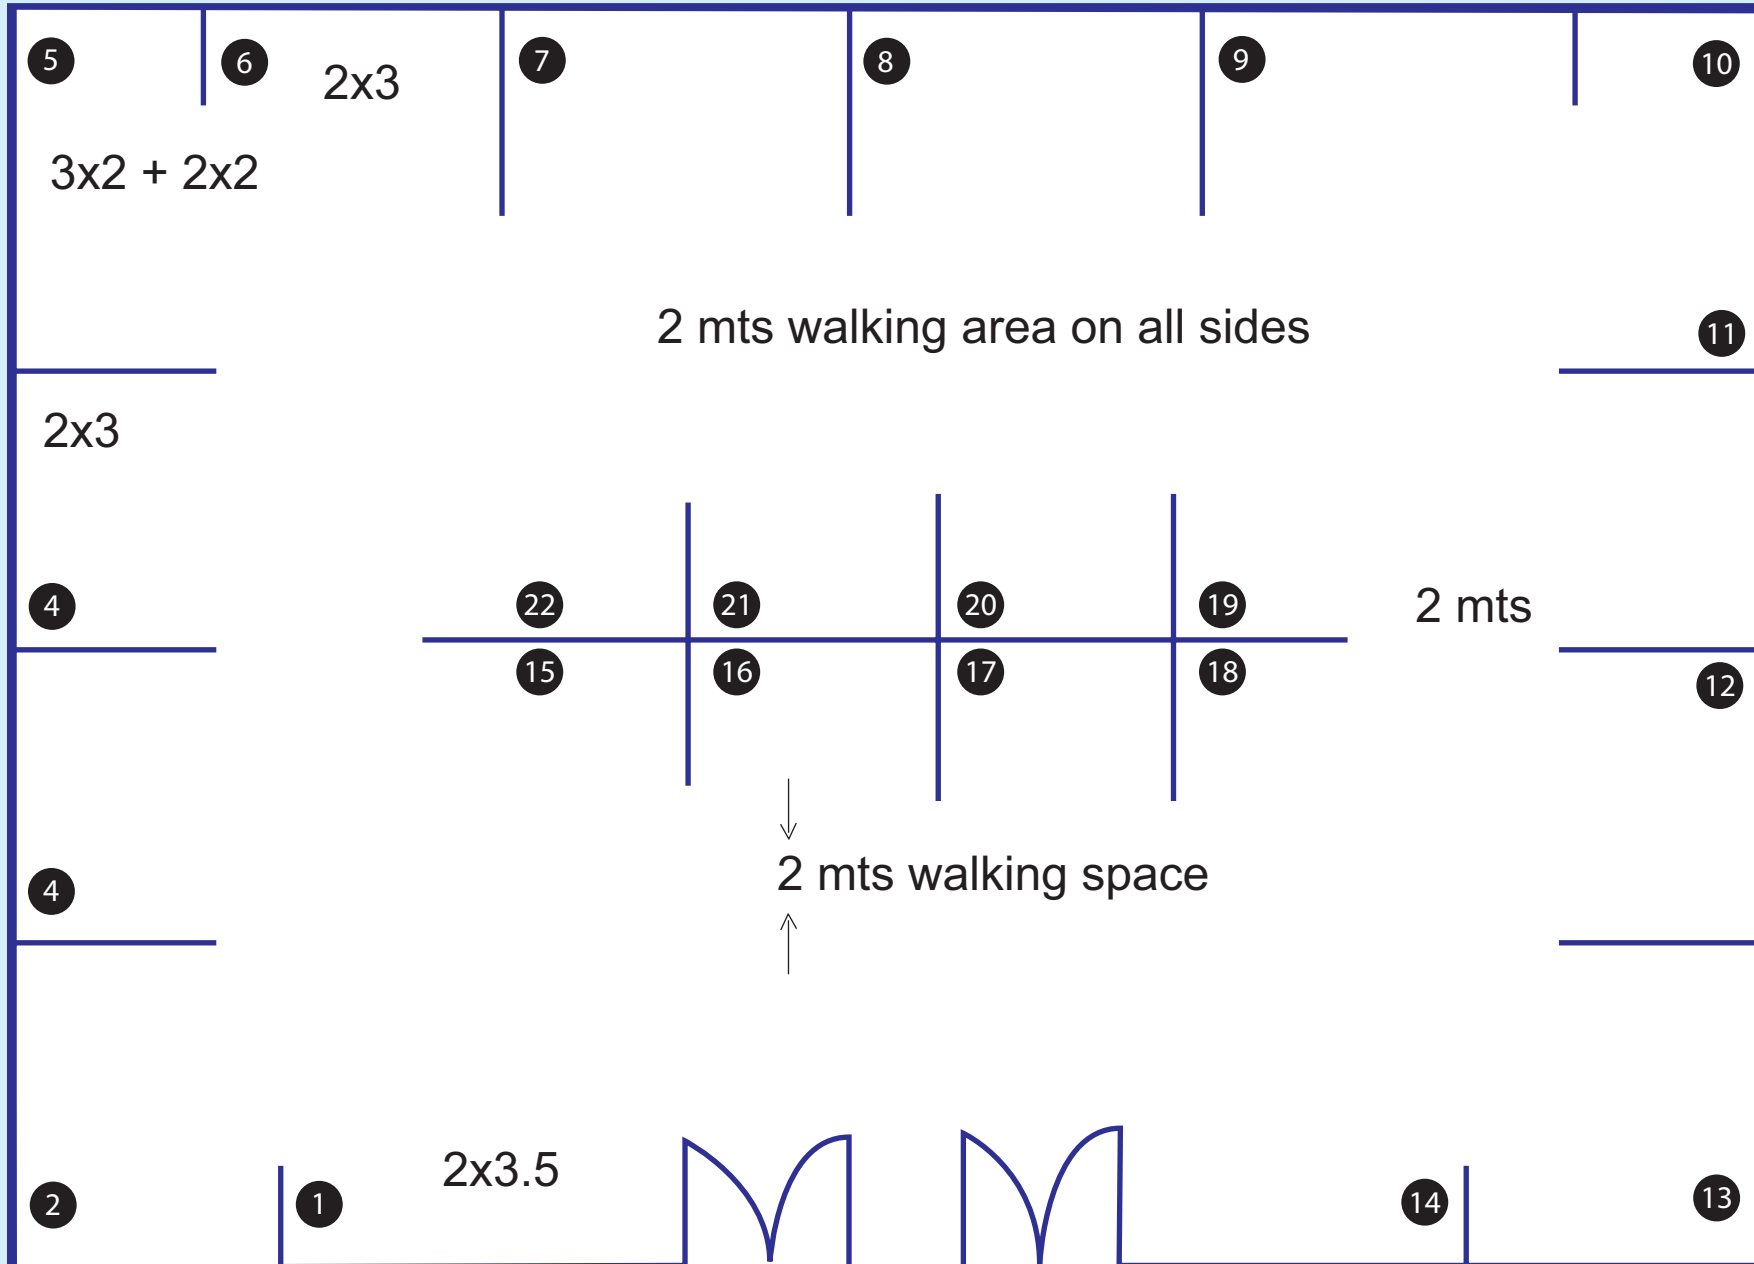

2 stalls size 7 mts
 4 stalls size 10 sq. mts
 16 stalls size 6 mts
 Total stalls 22

HALL NO. 1

Note : With this layout we can use full size partitions.

Stall sizes	
S.No.	Size
1.	7 Sq mts.
2.	10 Sq mts.
3.	6 Sq mts.
4.	6 Sq mts.
5.	10 Sq mts.
6.	6 Sq mts.
7.	6 Sq mts.
8.	6 Sq mts.
9.	6 Sq mts.
10.	10 Sq mts.
11.	6 Sq mts.
12.	6 Sq mts.
13.	10 Sq mts.
14.	7 Sq mts.
15.	6 Sq mts.
16.	6 Sq mts.
17.	6 Sq mts.
18.	6 Sq mts.
19.	6 Sq mts.
20.	6 Sq mts.
21.	6 Sq mts.
22.	6 Sq mts.

Ball consists of

1. SHELL Stall 2 x 3 units
2. Lights 4 No.s
3. Power point 1 No.
4. Facia 5 mts. x 4.5 cm
5. Table - 1 No.
6. Chairs 3 Nos.

1. 6 sq.mtrs
2. 6 sq.mtrs
3. 8 sq.mtrs
4. 6 sq.mtrs
5. 6 sq.mtrs

6. 6 sq.mtrs
7. 8 sq.mtrs
8. 6 sq.mtrs
9. 6 sq.mtrs
10. 6 sq.mtrs

11. 6 sq.mtrs
12. 6 sq.mtrs
13. 6 sq.mtrs
14. 8 sq.mtrs
15. 6 sq.mtrs

16. 6 sq.mtrs
17. 8 sq.mtrs
18. 6 sq.mtrs
19. 6 sq.mtrs
20. 6 sq.mtrs

21. 6 sq.mtrs
22. 6 sq.mtrs
23. 8 sq.mtrs
24. 6 sq.mtrs
25. 6 sq.mtrs
26. 6 sq.mtrs
27. 6 sq.mtrs
28. 8 sq.mtrs
29. 6 sq.mtrs

Additional will cost extra

Dear Customer,

Please note there are 2 Hall Layouts (HALL 1 consists of 22 stalls 2 Hall consists of 29 stalls of additional space is required you can opt for additional space if available. Booking of stalls to taken on 1st come 1st serve basis. Confirmation of stall & allotments will be given only after receiving full payment.