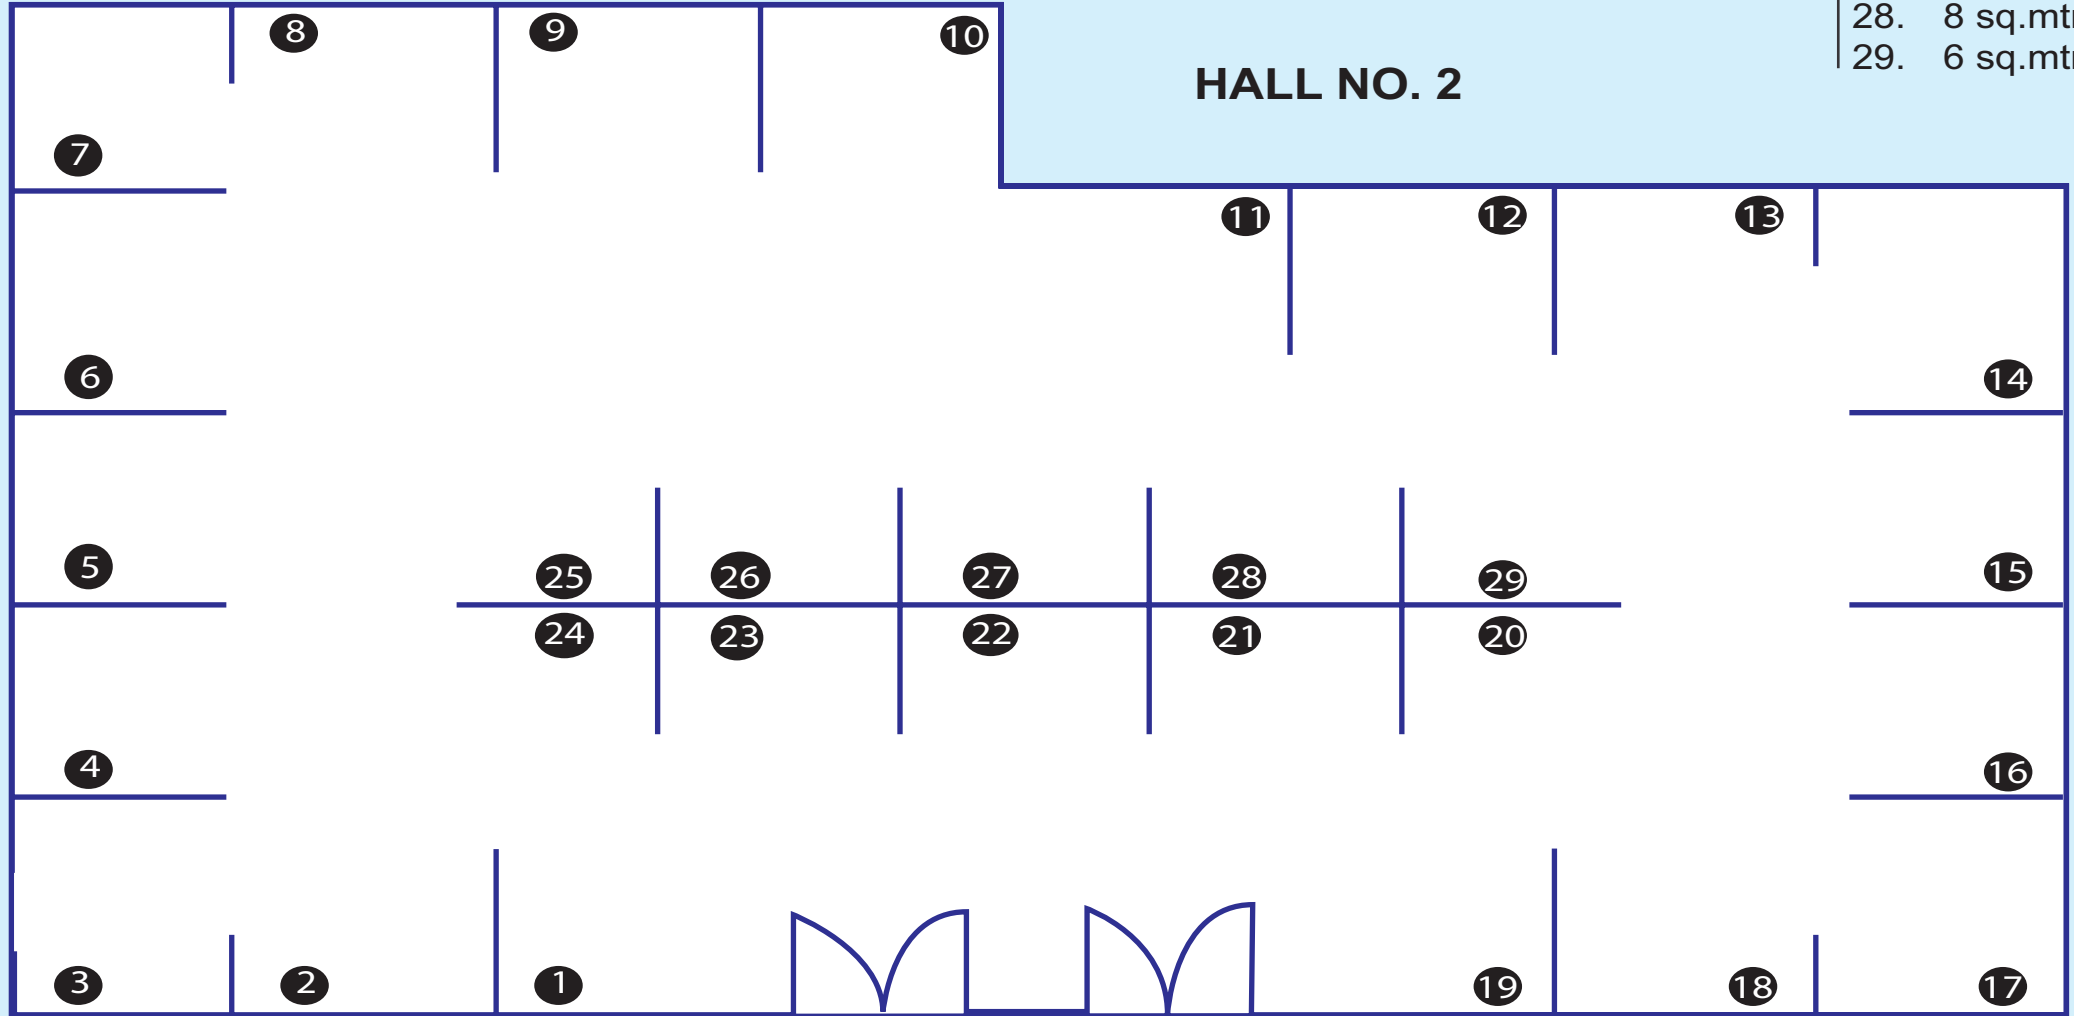

Ball consists of

1. SHELL Stall 2 x 3 units
2. Lights 4 No.s
3. Power point 1 No.
4. Facia 5 mts. x 4.5 cm
5. Table - 1 No.
6. Chairs 3 Nos.

1. 6 sq.mtrs
2. 6 sq.mtrs
3. 8 sq.mtrs
4. 6 sq.mtrs
5. 6 sq.mtrs

6. 6 sq.mtrs
7. 8 sq.mtrs
8. 6 sq.mtrs
9. 6 sq.mtrs
10. 6 sq.mtrs

11. 6 sq.mtrs
12. 6 sq.mtrs
13. 6 sq.mtrs
14. 8 sq.mtrs
15. 6 sq.mtrs

16. 6 sq.mtrs
17. 8 sq.mtrs
18. 6 sq.mtrs
19. 6 sq.mtrs
20. 6 sq.mtrs

21. 6 sq.mtrs
22. 6 sq.mtrs
23. 8 sq.mtrs
24. 6 sq.mtrs
25. 6 sq.mtrs
26. 6 sq.mtrs
27. 6 sq.mtrs
28. 8 sq.mtrs
29. 6 sq.mtrs

Additional will cost extra

Dear Customer,

Please note there are 2 Hall Layouts (HALL 1 consists of 22 stalls 2 Hall consists of 29 stalls of additional space is required you can opt for additional space if available. Booking of stalls to taken on 1st come 1st serve basis. Confirmation of stall & allotments will be given only after receiving full payment.